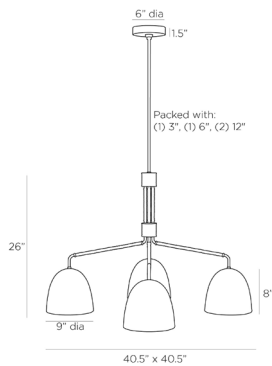

## WORTH CHANDELIER

DLI05

H: 30.5 IN, W: 40.5 IN, D: 40.5 IN

Vintage Brass

Contract Suitable As Is

Imparting a classic midcentury silhouette, the Worth chandelier is cast in vintage brass. Natural rattan wraps the light's four arms and embellishes the central column, lending an artisan touch. The chandelier suspends from a pipe and canopy, also in vintage brass. Finish will vary. Damp-rated, although limited covered outdoor conditions may affect finish.

### DIMENSIONS

Chandelier	H: 26 IN, W: 40.5 IN, D: 40.5 IN
Minimum Hanging Height	30.5 IN
Maximum Hanging Height	60.5 IN
Canopy	H: 1.5 IN, Dia: 6.00 IN