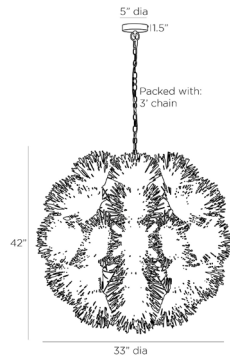

## WINONA CHANDELIER

DMS04  
H: 44 IN, Dia: 33.00 IN  
Ivory  
Contract Suitable As Is

Wild and worldly, the Winona chandelier is cleverly crafted with ivory coconut shells that are hand-formed into delicate dandelion shapes. The artisanal piece, in an acorn-shaped silhouette, is constructed with a chain link suspension in antique brass steel. Finish will vary.

### DIMENSIONS

Chandelier	H: 42 IN, Dia: 33.00 IN
Minimum Hanging Height	44 IN
Maximum Hanging Height	74 IN
Canopy	H: 1.5 IN, Dia: 5.00 IN

### WIRING

Rating	Indoor Only
Cord	10 FT, Clear/Silver, SVT
Socket	8, Type B - E12
Photographed Bulb	2" Clear Globe Bulb
Maximum Watt	40
Voltage	110-120 V