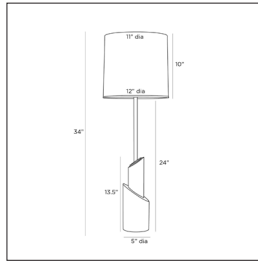

ARTERIOS

WILLA LAMP

PTC08-SH008
H: 34 IN, Dia: 12.00 IN
English Bronze, Steel
Contract Suitable As Is

The Willa lamp serves up functionality with an edge. Scaled for a buffet, but ideal in any area calling for a slimmer profile, the luxuriously appointed lamp is designed with a gently tapered off-white cotton shade and post in a glossy, dark, English bronze finish. Contrasted by offset, white alabaster discs cut at an angle to form the base. Finish will vary.

APPEARANCE

Material	Alabaster, Cotton, Linen, Steel
Finish	Off-White, White
Finish Will Vary	true
Top Coat/Sealant	true

DIMENSIONS

Shade	Top: 11.00 IN, Dia: 12.00 IN, Side: 10 IN
Body	H: 24 IN, Dia: 5.00 IN
Base	H: 13.5 IN, Dia: 5.00 IN
Foot Print	Dia: 5.00 IN

WIRING

Rating	Indoor Only
Tilt Test	10 Degrees - AU
Cord	8 FT, Back of Lamp Base, Black Cloth, SPT-2
Socket	1, Black, Type A - E26
Switch	On Line, On/Off Rocker
Maximum Watt	60
Voltage	110-120 V

CERTIFICATIONS

Certifications	Mexico Australia, United Arab Emirates, United Kingdom, United States, Canada
----------------	--

COMPLIANCY

UL/ETL	Yes
CB	Yes
RoHS	true

SHIPPING

Product Weight	18 LBS
Gross Weight 1	19.5 LBS
Gross Weight 2	5 LBS
Shipping Box 1	H: 9 IN, L: 9 IN, W: 31.5 IN
Shipping Box 2	H: 14 IN, L: 14 IN, W: 12 IN