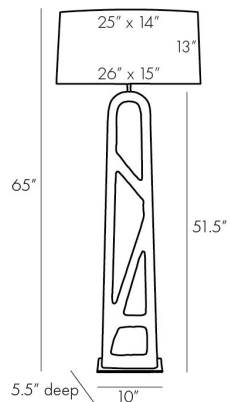

## WILCOTT FLOOR LAMP

79822-398

H: 65 IN, W: 26 IN, D: 15 IN

Graphite Ricestone

Contract Suitable As Is

The unique form of this floor lamp creates interest and intrigue. The sculptural graphite ricestone base has been shaped into an arched, open design that brings forth a dimensional quality to the space it occupies. The entire structure is fashioned to a rectangular antique brass base for additional geometric appeal. Its narrow silhouette makes it a great living room luminary. Topped with a white linen drum shade with

### DIMENSIONS

Shade	Top: 14 IN, Top: 25 IN, D: 15 IN, W: 26 IN, Side: 13 IN
Body	H: 51.5 IN, W: 10 IN, D: 5.5 IN
Foot Print	W: 10 IN, D: 5.5 IN
Harp	10.5 IN

### WIRING

Rating	Indoor Only
Tilt Test	8 Degrees - UL
Cord	12 FT, SPT-2, Taupe Fabric
Socket	1, Brass, Type A - E26
Switch	3-Way Rotary, At Socket
Maximum Watt	150
Voltage	110-120 V

### SHIPPING

Product Weight	70 LBS
Gross Weight 1	75 LBS
Gross Weight 2	5 LBS
Shipping Box 1	H: 61.5 IN, L: 12.75 IN, W: 12.75 IN
Shipping Box 2	H: 17 IN, L: 17 IN, W: 28 IN