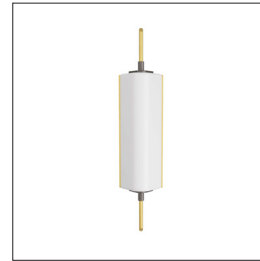

ARTERIO RS

WESTON SCONCE

DWC08
H: 24 IN, W: 5.5 IN, D: 4 IN
Opal
Contract Suitable As Is

With a modern classic aesthetic, The Weston sconce is an effortless addition to any style interior. The fresh and modern wall illuminator is designed in a softly rounded triangular column in gleaming opal glass, which emits a diffused glow. The fixture is accented with English bronze steel and an antique brass steel rod, creating a piercing effect. Damp-rated, although limited covered outdoor conditions may affect

APPEARANCE

Material	Glass, Steel
Finish	Antique Brass, English Bronze
Top Coat/Sealant	false

DIMENSIONS

Center Of Mount From Btm	12 IN
Backplate Mount	H: 10 IN, W: 5 IN, D: 1 IN H: 9.5 IN, W: 4.5 IN

WIRING

Rating	Damp
Cord	0.5 FT, Black/White, SVT
Socket	2, Type B - E12
Photographed Bulb	Clear Straight Tip Candelabra Bulb
Maximum Watt	40
Voltage	110-120 V

CERTIFICATIONS

Certifications	Mexico Australia, European Union, United Arab Emirates, United States, Canada
----------------	--