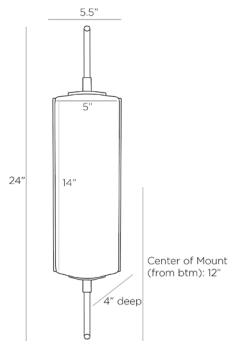

ARTERIO RS

WESTON SCONCE

DWC08
H: 24 IN, W: 5.5 IN, D: 4 IN
Opal
Contract Suitable As Is

With a modern classic aesthetic, The Weston sconce is an effortless addition to any style interior. The fresh and modern wall illuminator is designed in a softly rounded triangular column in gleaming opal glass, which emits a diffused glow. The fixture is accented with English bronze steel and an antique brass steel rod, creating a piercing effect. Damp-rated, although limited covered outdoor conditions may affect

APPEARANCE

Material	Glass, Steel
Finish	Antique Brass, English Bronze
Top Coat/Sealant	false

DIMENSIONS

Center Of Mount From Btm	12 IN
Backplate Mount	H: 10 IN, W: 5 IN, D: 1 IN H: 9.5 IN, W: 4.5 IN

WIRING

Rating	Damp
Cord	0.5 FT, Black/White, SVT
Socket	2, Type B - E12
Photographed Bulb	Clear Straight Tip Candelabra Bulb
Maximum Watt	40
Voltage	110-120 V

CERTIFICATIONS

Certifications	Mexico Australia, European Union, United Arab Emirates, United States, Canada
----------------	--

COMPLIANCY

UL/ETL	Yes
CB	Yes
RoHS	true

SHIPPING

Product Weight	6 LBS
Gross Weight 1	6 LBS
Shipping Box 1	H: 14.76 IN, L: 5.51 IN, W: 27.16 IN

ADDITIONAL INFO

Features	ADA
----------	-----

REPLACEMENT PARTS

Replacement Part 1	DWC08GLS
Replacement Part 2	DWC08FIN