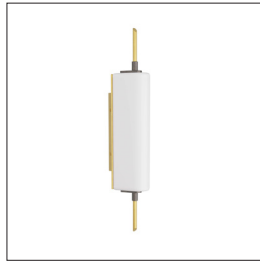

ARTERIO RS

WESTON SCONCE

DWC08
H: 24 IN, W: 5.5 IN, D: 4 IN
Opal
Contract Suitable As Is

With a modern classic aesthetic, The Weston sconce is an effortless addition to any style interior. The fresh and modern wall illuminator is designed in a softly rounded triangular column in gleaming opal glass, which emits a diffused glow. The fixture is accented with English bronze steel and an antique brass steel rod, creating a piercing effect. Damp-rated, although limited covered outdoor conditions may affect

APPEARANCE

Material	Glass, Steel
Finish	Antique Brass, English Bronze
Top Coat/Sealant	false

DIMENSIONS

Center Of Mount From Btm	12 IN
Backplate Mount	H: 10 IN, W: 5 IN, D: 1 IN H: 9.5 IN, W: 4.5 IN

WIRING

Rating	Damp
Cord	0.5 FT, Black/White, SVT
Socket	2, Type B - E12
Photographed Bulb	Clear Straight Tip Candelabra Bulb
Maximum Watt	40
Voltage	110-120 V

CERTIFICATIONS

Certifications	Mexico Australia, European Union, United Arab Emirates, United States, Canada
----------------	--