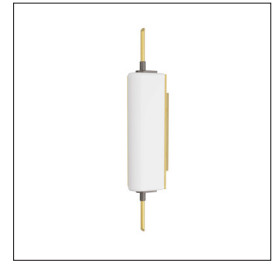

ARTERIO RS

WESTON SCONCE

DWC08
H: 24 IN, W: 5.5 IN, D: 4 IN
Opal
Contract Suitable As Is

With a modern classic aesthetic, The Weston sconce is an effortless addition to any style interior. The fresh and modern wall illuminator is designed in a softly rounded triangular column in gleaming opal glass, which emits a diffused glow. The fixture is accented with English bronze steel and an antique brass steel rod, creating a piercing effect. Damp-rated, although limited covered outdoor conditions may affect

APPEARANCE

Material	Glass, Steel
Finish	Antique Brass, English Bronze
Top Coat/Sealant	false

DIMENSIONS

Center Of Mount From Btm	12 IN
Backplate Mount	H: 10 IN, W: 5 IN, D: 1 IN H: 9.5 IN, W: 4.5 IN

WIRING

Rating	Damp
Cord	0.5 FT, Black/White, SVT
Socket	2, Type B - E12
Photographed Bulb	Clear Straight Tip Candelabra Bulb
Maximum Watt	40
Voltage	110-120 V

CERTIFICATIONS

Certifications	Mexico Australia, European Union, United Arab Emirates, United States, Canada
----------------	--