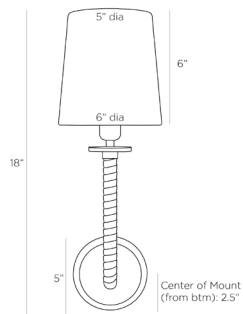

## WAYMAN SCONCE

DWC06  
H: 18 IN, W: 6 IN, D: 7.5 IN  
Antique Brass  
Contract Suitable As Is

A classic wall sconce silhouette gets a fresh update, with a tightly wrapped arm in rich, oxblood leather, creating contrast and texture. The versatile illuminator is designed with an antique brass steel mount and a white linen shade. Finish will vary. Damp-rated, although limited covered outdoor conditions may affect finish.

### DIMENSIONS

Center Of Mount From Btm	6 2.5 IN
Shade	Top: 5.00 IN, Dia: 6.00 IN
Backplate	Dia: 5.00 IN, D: 1 IN
Mount	Dia: 4.50 IN