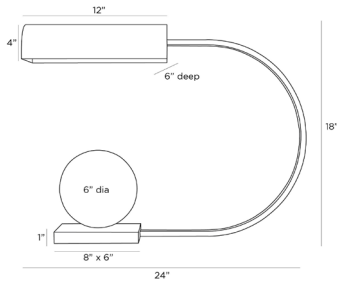

## VENICE LAMP

PDC09  
H: 18 IN, W: 24 IN, D: 6 IN  
Antique Brass, Steel  
Contract Suitable As Is

The Venice desk lamp exudes opulence, created in exaggerated forms and luxe materials. The pharmacy-style lamp strikes a sculptural profile, designed with a swooping arm in English bronzed-steel and a curved steel shade in a gleaming, antique brass finish. A white alabaster orb floats atop an antique brass steel base, completing the dramatic composition. Finish will vary.

### DIMENSIONS

	6
Base	H: 1 IN, W: 8 IN, D: 6 IN
Foot Print	W: 8 IN, D: 6 IN
Alabaster	6.00

### SHIPPING

Product Weight	19 LBS
Gross Weight 1	23.1 LBS
Shipping Box 1	H: 21.25 IN, L: 9.62 IN, W: 27.5 IN