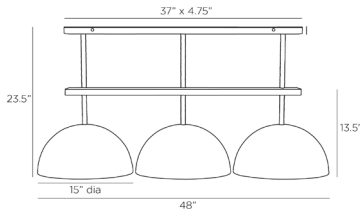

ARTERIOS

VEGA FIXED CHANDELIER

DRS01
H: 23.5 IN, W: 48 IN, D: 15 IN
Honey
Contract Suitable As Is

Our billiards-style Vega chandelier imparts a modern, coastal sensibility. The linear fixture is hand-crafted in a trio of bowl-shaped shades that are tightly wrapped in honey rattan, contrasting the white gesso interior. Rattan features again, wrapping the pipe suspension that pierce two walnut-stained wood planks. Finish will vary.

APPEARANCE

Material	Iron, Rattan, Wood
Finish	Walnut Stained, White Gesso
Finish Will Vary	true
Top Coat/Sealant	false

DIMENSIONS

Chandelier	H: 13.5 IN
Minimum Hanging Height	23.5 IN
Maximum Hanging Height	23.5 IN
Canopy	H: 1 IN, W: 37 IN, D: 4.75 IN

WIRING

Rating	Indoor Only
Cord	10 FT, Black/White, SVT
Socket	3, Type A - E26
Photographed Bulb	5" Frosted Globe Bulb
Maximum Watt	30
Voltage	110-120 V

CERTIFICATIONS

Certifications	Mexico Australia, European Union, United Arab Emirates, United States, Canada
----------------	--

COMPLIANCY

UL/ETL	Yes
CB	Yes
RoHS	true

SHIPPING

Shipping Requirements	TruckShip
Product Weight	17 LBS
Gross Weight 1	17 LBS
Shipping Box 1	H: 51.5 IN, L: 19 IN, W: 26.5 IN

ADDITIONAL INFO

Features	Sustainable
----------	-------------