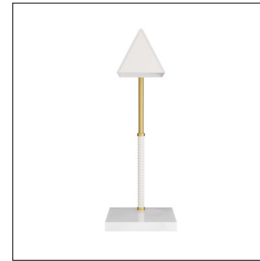

ARTERIOS

TYSON LAMP

PDC03
 W: 13 IN, D: 8 IN
 Antique Brass, Steel
 Contract Suitable As Is

Our pharmacy-style Tyson table lamp makes a handsome addition in any library or living space. The task lamp is crafted with a pivoting, triangular shade that is clad in white leather and lined in a white lacquer finish. Leather is featured again, tightly wrapping the antique brass steel post and the rectangular base, creating texture and visual interest. A slice of white marble forms the lamp's rectangular brass base. Finish will

APPEARANCE

Material	Leather, Marble, Steel
Finish	White
Finish Will Vary	true
Top Coat/Sealant	true

DIMENSIONS

Base	8
Foot Print	H: 1 IN, W: 10 IN, D: 8 IN W: 10 IN, D: 8 IN

WIRING

Rating	Indoor Only
Tilt Test	10 Degrees - AU
Cord	8 FT, Back of Lamp Base, SPT-2, Taupe Fabric
Socket	1, Type A - E26, White
Switch	On Line, On/Off Rocker
Maximum Watt	8
Voltage	110-120 V