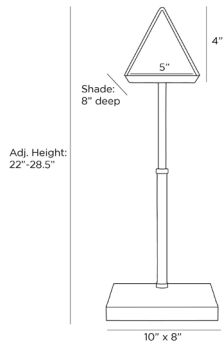

ARTERIOS

TYSON LAMP

PDC03
 W: 13 IN, D: 8 IN
 Antique Brass, Steel
 Contract Suitable As Is

Our pharmacy-style Tyson table lamp makes a handsome addition in any library or living space. The task lamp is crafted with a pivoting, triangular shade that is clad in white leather and lined in a white lacquer finish. Leather is featured again, tightly wrapping the antique brass steel post and the rectangular base, creating texture and visual interest. A slice of white marble forms the lamp's rectangular brass base. Finish will

APPEARANCE

Material	Leather, Marble, Steel
Finish	White
Finish Will Vary	true
Top Coat/Sealant	true

DIMENSIONS

Base	8
Foot Print	H: 1 IN, W: 10 IN, D: 8 IN W: 10 IN, D: 8 IN

WIRING

Rating	Indoor Only
Tilt Test	10 Degrees - AU
Cord	8 FT, Back of Lamp Base, SPT-2, Taupe Fabric
Socket	1, Type A - E26, White
Switch	On Line, On/Off Rocker
Maximum Watt	8
Voltage	110-120 V

CERTIFICATIONS

Certifications	Mexico United States, Canada
----------------	---------------------------------

COMPLIANCY

UL/ETL	Yes
RoHS	true

SHIPPING

Product Weight	10 LBS
Gross Weight 1	12.2 LBS
Shipping Box 1	H: 13.77 IN, L: 8.46 IN, W: 24.4 IN