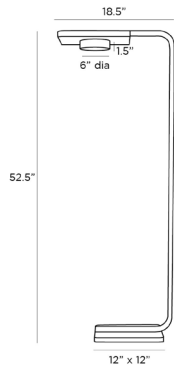

ARTERIOS

TREBECK FLOOR LAMP

PFC06
H: 52.5 IN, W: 12 IN, D: 18.5 IN
Antique Brass, Steel
Contract Suitable As Is

The picture of sleek modernity, our Trebeck floor lamp bears an elemental look, by contrasting chattered antique brass and English bronze finishes on steel. The sculptural, C-shaped, LED lamp is embellished with a white alabaster diffuser, which casts a soft directional glow. Finish will vary.

APPEARANCE

Material	Alabaster, Steel
Material Type	Chattered
Finish	English Bronze, White
Finish Will Vary	true
Top Coat/Sealant	true

DIMENSIONS

Base	6.00
Foot Print	H: 1 IN, W: 12 IN, D: 12 IN W: 12 IN, D: 12 IN

CERTIFICATIONS

Certifications	Mexico United States, Canada
----------------	---------------------------------

COMPLIANCY

UL/ETL	Yes
RoHS	true

SHIPPING

Product Weight	32 LBS
Gross Weight 1	43 LBS
Shipping Box 1	H: 55.51 IN, L: 21.25 IN, W: 14.76 IN