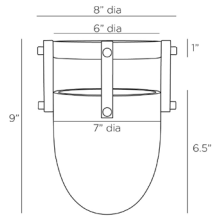

ARTERIOS

TOREN FLUSH MOUNT

DFC04
H: 9 IN, Dia: 8.00 IN
White Alabaster
Contract Suitable As Is

An elegant and statement-making solution for small spaces, the Toren flush mount is brilliantly crafted in a domed, white alabaster shade suspended from a brawny frame of English bronze ironwork. Finish will vary. Damp-rated, although limited covered outdoor conditions may affect finish.

APPEARANCE

Material	Alabaster, Iron
Finish	English Bronze
Finish Will Vary	true
Top Coat/Sealant	true

DIMENSIONS

Canopy	7.00 H: 1 IN, Dia: 6.00 IN
--------	-------------------------------

WIRING

Rating	Damp
Cord	0.5 FT, Black/White, SVT
Socket	1, Type A - E26
Photographed Bulb	
Maximum Watt	60
Voltage	110-120 V

CERTIFICATIONS

Certifications	Mexico Australia, European Union, United Arab Emirates, United States, Canada
----------------	--

COMPLIANCY

UL/ETL	Yes
CB	Yes
RoHS	true

SHIPPING

Product Weight	6 LBS
Gross Weight 1	6.6 LBS
Shipping Box 1	H: 15.9 IN, L: 9.1 IN, W: 8.7 IN