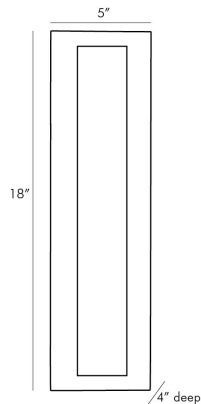

## TITUS SCONCE

49257  
H: 18 IN, W: 5 IN, D: 4 IN  
Antique Brass  
Contract Suitable As Is

Sleek and stylish, the modern form of this antique brass sconce offers a clean and streamlined visual to a wall space. The rectangular profile lends a contemporary touch to traditional lighting designs, and its steel form delivers a slight industrial appeal. When in use, the sconce appears lucent thanks to the ultramodern LED light. Its slender silhouette makes this a great light option for small spaces. Damp-rated, although limited

### DIMENSIONS

Center Of Mount From Btm	9 IN
Backplate	H: 17 IN, W: 4 IN, D: 1 IN
Mount	H: 4 IN, W: 4 IN

### SHIPPING

Product Weight	5 LBS
Gross Weight 1	5.75 LBS
Shipping Box 1	H: 6 IN, L: 21 IN, W: 8 IN