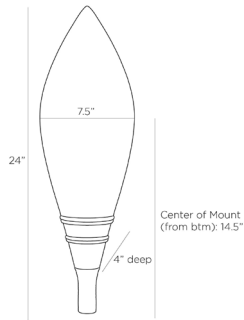

ARTERIO RS

TIDAL SCONCE

DWS01
H: 24 IN, W: 7.5 IN, D: 4 IN
Natural Rattan
Contract Suitable As Is

Our canoe-shaped Tidal sconce infuses coastal elegance and mid-century character into an interior. Created in natural rattan, the artisan wall light emits a warm, backlit glow. Finish will vary.

APPEARANCE

Material	Rattan
Finish Will Vary	true
Top Coat/Sealant	false

DIMENSIONS

Center Of Mount From Btm	14.5 IN
Backplate	Dia: 5.00 IN, D: 1 IN
Mount	Dia: 4.50 IN

WIRING

Rating	Indoor Only
Cord	0.5 FT, Black/White, SVT
Socket	2, Type B - E12
Photographed Bulb	Clear Straight Tip Candelabra Bulb
Maximum Watt	40
Voltage	110-120 V

CERTIFICATIONS

Certifications	Mexico Australia, European Union, United Arab Emirates, United States, Canada
----------------	--

COMPLIANCY

UL/ETL	Yes
CB	Yes
RoHS	true

SHIPPING

Product Weight	3 LBS
Gross Weight 1	3 LBS
Shipping Box 1	H: 7.8 IN, L: 5.2 IN, W: 26 IN