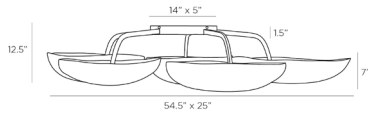

ARTERIOS

THEO FLUSH MOUNT

DFI02
H: 12.5 IN, W: 54.5 IN, D: 25 IN
Blackened Iron
Contract Suitable As Is

With five sculptural pod-shaped shades, the Theo semi-flush mount is a bold accent in any space. Created in blackened iron with gold-leaf-lined interiors, the light is both organic and opulent. The lamp's inverted shades illuminate a room with a warm, upwards glow. Finish will vary.

APPEARANCE

Material	Iron
Finish	Gold Leaf
Finish Will Vary	true
Top Coat/Sealant	true

DIMENSIONS

Chandelier	H: 7 IN, W: 54.5 IN, D: 25 IN
Canopy	H: 1.5 IN, W: 14 IN, D: 5 IN

WIRING

Rating	Indoor Only
Cord	1.5 FT, Clear/Silver, SVT
Socket	13, Type B - E12
Photographed Bulb	Clear Straight Tip Candelabra Bulb
Maximum Watt	25
Voltage	110-120 V