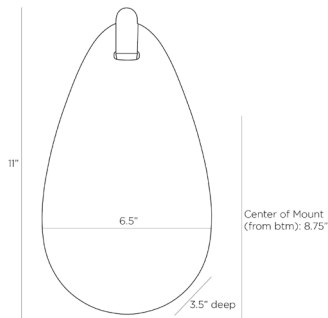

# ARTERIO RS

## TESSA SCONCE

DWC09  
H: 11 IN, W: 6.5 IN, D: 3.5 IN  
Clear Seedy

The design for the Tessa sconce recalls midcentury Murano blown-glass lighting. Clear seedy slump glass is formed into a graceful teardrop shape, imparting a feeling of movement and washing a wall with soft, elegant illumination. A rounded, antique brass steel hook pierces the glass shell, offering refined detailing. Finish will vary. Damp-rated, although limited covered outdoor conditions may affect finish.

### DIMENSIONS

Center Of Mount From Btm	8.75 IN
Backplate	Dia: 4.50 IN, D: 1 IN
Mount	Dia: 4.00 IN