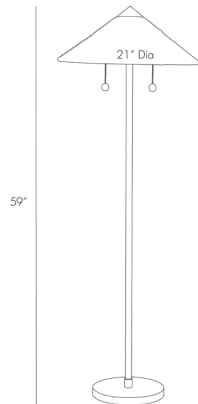

ARTERIOS

TERRACE FLOOR LAMP

CELERIE KEMBLE

DC79001
H: 59 IN, Dia: 21.00 IN
Natural Rattan, Gold Steel
Contract Suitable As Is

Organic, rattan wicker is just as Caribbean in its style as it is sophisticated. The shade is made of natural, handwoven rattan, featuring double pull chains. The base and accents are crafted from stainless steel, finished in a warm antique brass that contrasts the whimsical silhouette.

APPEARANCE

| | |
|------------------|--------------|
| Material | Iron, Rattan |
| Finish | Gold |
| Finish Will Vary | true |
| Top Coat/Sealant | false |

DIMENSIONS

| | |
|------|--------|
| Harp | N/A IN |
|------|--------|

WIRING

| | |
|--------------|-------------------------------|
| Rating | Indoor Only |
| Tilt Test | 10 Degrees - AU |
| Cord | 10 FT, Clear/Silver, SPT-2 |
| Socket | 2, Brass, Type A- E26, On/Off |
| Switch | At Socket, On/Off Pull Chain |
| Maximum Watt | 100 |
| Voltage | 110-120 V |

SHIPPING

| | |
|----------------|----------------------------------|
| Product Weight | 12.5 LBS |
| Gross Weight 1 | 18.35 LBS |
| Shipping Box 1 | H: 91.5 IN, L: 14 IN, W: 13.5 IN |
| Shipping Box 2 | H: 23 IN, L: 22 IN, W: 8 IN |