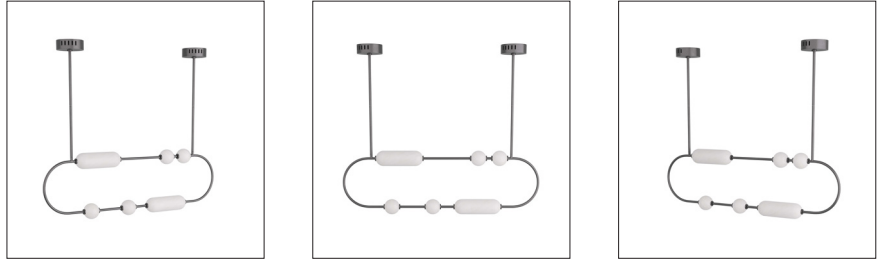

## TENZIN CHANDELIER

DRC03

H: 22.5 IN, W: 49 IN, D: 4 IN

English Bronze

Contract Suitable As Is

Playful yet refined, the Tenzin chandelier is reminiscent of beads strung along a chord. The imaginative accent is forged with English bronze iron in a linear, capsule silhouette with orbs and tubular shapes of opal swirl glass encircling the frame. The integrated LED light is fitted with a dual pipe suspension. Finish will vary. Damp-rated, although limited covered outdoor conditions may affect finish.

### APPEARANCE

Material	Glass, Iron
Finish	Opal Swirl
Finish Will Vary	true
Top Coat/Sealant	true

### DIMENSIONS

Chandelier	H: 16.5 IN, W: 49 IN, D: 4 IN
Minimum Hanging Height	22.5 IN
Maximum Hanging Height	52.5 IN
Canopy	H: 2 IN, Dia: 6.00 IN

### REPLACEMENT PARTS

Replacement Part 1	PIPE-514
Replacement Part 1 Dim	(1) 4", (1) 6", (1) 12"