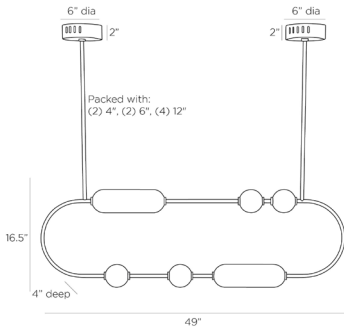

## TENZIN CHANDELIER

DRC03

H: 22.5 IN, W: 49 IN, D: 4 IN

English Bronze

Contract Suitable As Is

Playful yet refined, the Tenzin chandelier is reminiscent of beads strung along a chord. The imaginative accent is forged with English bronze iron in a linear, capsule silhouette with orbs and tubular shapes of opal swirl glass encircling the frame. The integrated LED light is fitted with a dual pipe suspension. Finish will vary. Damp-rated, although limited covered outdoor conditions may affect finish.

### DIMENSIONS

Chandelier	H: 16.5 IN, W: 49 IN, D: 4 IN
Minimum Hanging Height	22.5 IN
Maximum Hanging Height	52.5 IN
Canopy	H: 2 IN, Dia: 6.00 IN

### SHIPPING

Product Weight	14 LBS
Gross Weight 1	18.7 LBS
Shipping Box 1	H: 52.8 IN, L: 19.9 IN, W: 7.7 IN

### REPLACEMENT PARTS

Replacement Part 1	PIPE-514
Replacement Part 1 Dim	(1) 4", (1) 6", (1) 12"