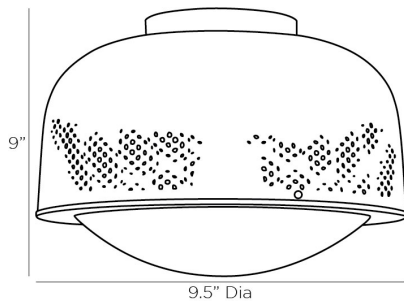

ARTERIOS

TAPIO FLUSH MOUNT

JAY JEFFERS

DJ42001

H: 9 IN, Dia: 9.50 IN

Vintage Brass

Contract Suitable As Is

Say goodbye to utilitarian surface mount light fixtures. The perforated iron plated in antique brass adds a certain whimsy to this fixture. The frosted glass diffuser adds more detail to this flushmount. Perfect for a bedroom, a laundry room, a hallway or kitchen!

APPEARANCE

Material	Glass, Iron
Finish	Frosted, Vintage Brass
Top Coat/Sealant	true

WIRING

Rating	Damp
Cord	1 FT, Clear/Silver, SVT
Socket	1, Type A - E26
Maximum Watt	40
Voltage	110-120 V

COMPLIANCY

RoHS	true
------	------

SHIPPING

Product Weight	16.5 LBS
Gross Weight 1	18 LBS
Shipping Box 1	H: 15 IN, L: 12.25 IN, W: 18 IN

REPLACEMENT PARTS

Replacement Part 1	DJ42001GLS
--------------------	------------

CONTRACT

Contract Suitable	true
-------------------	------