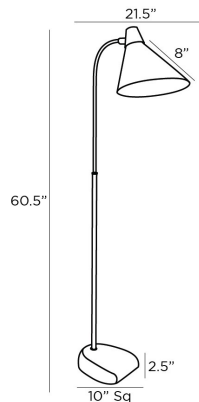

ARTERIOS

SWEENEY FLOOR LAMP

79847

H: 60.5 IN, W: 12 IN, D: 21.5 IN

Natural Rattan, Bronze

Contract Suitable As Is

The task-style Sweeney floor lamp introduces a welcome touch of imagination into a space. Natural rattan wraps the arm vertically, meeting with bronze steel, which forms the neck of the lamp. For even more interest, the lamp's topped with a tapered white linen shade. The lamp sits on a disc base made of cast resin in a white faux-marble finish. Finishes will vary.

APPEARANCE

Material	Linen, Rattan, Resin, Steel
Finish	Bronze, Faux Marble, White
Finish Will Vary	true
Top Coat/Sealant	true

DIMENSIONS

Shade	Side: 8 IN
Base	H: 2.5 IN, W: 10 IN, D: 10 IN
Foot Print	W: 10 IN, D: 10 IN

WIRING

Rating	Indoor Only
Tilt Test	10 Degrees - AU
Cord	12 FT, Black Cloth, SPT-2
Socket	1, Black, Type A - E26
Switch	On Line, On/Off Foot Switch
Maximum Watt	100
Voltage	110-120 V

COMPLIANCY

RoHS	true
------	------

SHIPPING

Product Weight	16 LBS
Gross Weight 1	21 LBS
Shipping Box 1	H: 14.38 IN, L: 13.75 IN, W: 65 IN

ADDITIONAL INFO

Features	Sustainable
Shade Shape	Round
Shade Type	Hardback

REPLACEMENT PARTS

Replacement Part 1	79847SHD
--------------------	----------