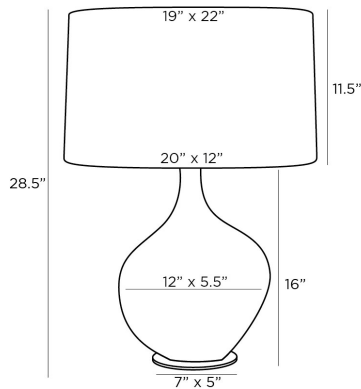

ARTERIOS

STILLWATER LAMP

11070-194

H: 28.5 IN, W: 20 IN, D: 12 IN

Moss Reactive Porcelain

Contract Suitable As Is

Our Stillwater lamp, in moss reactive ceramic takes on an asymmetrical, handmade form of glazed pottery. The gestural table lamp rests on a steel base finished in antique brass and is accented with a matching finial. An off-white, oval linen drum shade, lined in off-white cotton, completes the look. Finish will vary.

APPEARANCE

Material	Cotton, Linen, Porcelain, Steel
Finish	Antique Brass, Moss Reactive, Off-White
Finish Will Vary	true
Top Coat/Sealant	false
Finial Description	Antique Brass Sphere

DIMENSIONS

Shade	Top: 22 IN, Top: 19 IN, D: 12 IN, W: 20 IN, Side: 11.5 IN
Body	H: 16 IN, W: 12 IN, D: 5.5 IN
Base	H: 0.25 IN, W: 7 IN, D: 5 IN
Neck	H: 1 IN, Dia: 1.00 IN
Foot Print	W: 7 IN, D: 5 IN
Harp	10" Brass IN

WIRING

Rating	Indoor Only
Tilt Test	10 Degrees - AU
Cord	10 FT, Clear/Silver, SPT-2
Socket	1, Brass, Type A - E26
Switch	3-Way Rotary, At Socket
Maximum Watt	150
Voltage	110-120 V

COMPLIANCY

RoHS	false
------	-------

SHIPPING

Shipping Requirements	Prop65
Product Weight	8.5 LBS
Gross Weight 1	13 LBS
Gross Weight 2	5 LBS
Shipping Box 1	H: 20 IN, L: 8 IN, W: 18 IN
Shipping Box 2	H: 12.5 IN, L: 22 IN, W: 14 IN

ADDITIONAL INFO