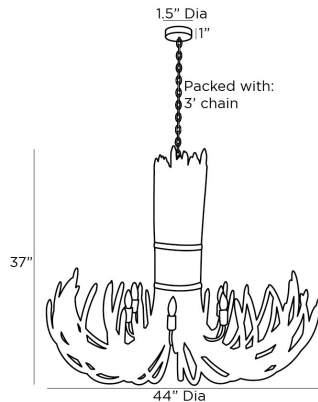

ARTERIOS

STARK CHANDELIER

85035

H: 43 IN, Dia: 44.00 IN

Gray Wash Rattan

Contract Suitable As Is

A classic empire chandelier silhouette meets unconventional materials in this statement piece. Striking a fine balance of ease and refined elegance, the Stark chandelier is constructed in gray-washed rattan with a canopy and chain in bronze iron. Finish will vary.

APPEARANCE

Material	Iron, Rattan
Finish	Bronze, Gray Wash
Finish Will Vary	true
Top Coat/Sealant	false

DIMENSIONS

Chandelier	H: 37 IN, Dia: 44.00 IN
Minimum Hanging Height	43 IN
Maximum Hanging Height	78 IN
Canopy	H: 1.5 IN, Dia: 6.00 IN

WIRING

Rating	Indoor Only
Cord	10 FT, Clear/Silver, SVT
Socket	6, Type B - E12
Photographed Bulb	2" Clear Globe Bulb
Maximum Watt	40
Voltage	110-120 V

COMPLIANCY

RoHS	true
------	------

SHIPPING

Shipping Requirements	TruckShip
Product Weight	27.1 LBS
Gross Weight 1	35.1 LBS
Shipping Box 1	H: 47 IN, L: 47 IN, W: 37 IN