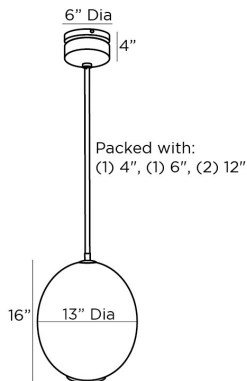

ARTERIO RS

SOMERVILLE PENDANT

49516
H: 24 IN, Dia: 13.00 IN
Opal Glass
Contract Suitable As Is

Striking in its simplicity, the egg-shaped Somerville pendant features an opal glass accent below the canopy, with a contrasting antique brass steel pipes and rim accent.

APPEARANCE

Material	Glass, Steel
Finish	Antique Brass, Opal
Top Coat/Sealant	false

DIMENSIONS

Pendant	H: 16 IN, Dia: 13.00 IN
Minimum Hanging Height	24 IN
Maximum Hanging Height	54 IN
Canopy	H: 4 IN, Dia: 6.00 IN

WIRING

Rating	Damp
Cord	7 FT, Clear/Silver, SVT
Socket	1, Type A - E26
Maximum Watt	100
Voltage	110-120 V

COMPLIANCY

RoHS	true
------	------

SHIPPING

Product Weight	8.6 LBS
Gross Weight 1	13.6 LBS
Shipping Box 1	H: 15.55 IN, L: 15.55 IN, W: 26.97 IN

REPLACEMENT PARTS

Replacement Part 1	PIPE-504
Replacement Part 1 Dim	Antique Brass Ext (1) 4", (1) 6", (1) 12"
Replacement Part 2	CANOPY-603
Replacement Part 2 Dim	4" x 6"

CONTRACT

Contract Suitable	true
-------------------	------