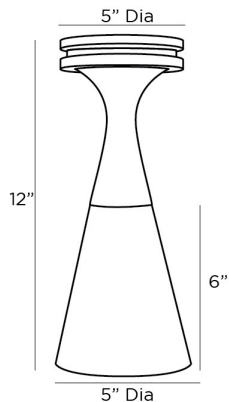

# ARTERIO RS

## SHAUNA FLUSH MOUNT

49295

H: 12 IN, Dia: 5.00 IN

Antique Brass, Matte Swirl Glass

Contract Suitable As Is

Inspired by the trumpeted silhouette of a champagne flute, the Shauna Flush Mount bestows a feminine elegance to a space. The small-scale fixture, created with a matte swirl glass shade and an antique brass steel mount, is an ideal decorative element in hallways or as a replacement for can lights. Finish will vary.

### DIMENSIONS

Body	H: 6 IN
Canopy	H: 1 IN, Dia: 5.00 IN