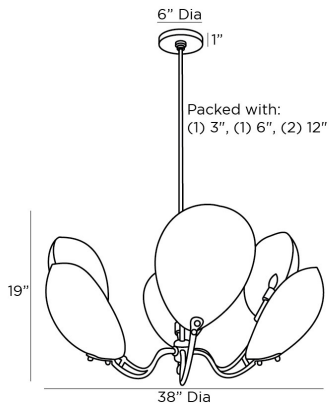

ARTERIOS

SAVO CHANDELIER

84072
H: 23 IN, Dia: 38.00 IN
Bronze
Contract Suitable As Is

Drawing upon mid-century lighting design, the Savo is created in bronze brass shell-shaped shades, lined in antique brass. The result is a dramatic and elegant contrast in finishes and reflection. The frame and pipes are constructed in antique brass.

APPEARANCE

Material Brass
Finish Antique Brass, Bronze
Top Coat/Sealant true

DIMENSIONS

Chandelier H: 19 IN, Dia: 38.00 IN
Minimum Hanging Height 23 IN
Maximum Hanging Height 53 IN
Canopy H: 1 IN, Dia: 6.00 IN

WIRING

Rating Damp
Cord 10 FT, Black, SVT
Socket 6, Type B - E12
Photographed Bulb Clear Bent Tip Candelabra Bulb
Maximum Watt 40
Voltage 110-120 V

COMPLIANCY

RoHS true

SHIPPING

Shipping Requirements TruckShip
Product Weight 21 LBS
Gross Weight 1 29 LBS
Shipping Box 1 H: 40 IN, L: 40 IN, W: 26 IN

REPLACEMENT PARTS

Replacement Part 1 PIPE-509
Replacement Part 1 Dim (1) 3", (1) 6", (1) 12"
Replacement Part 2 CANOPY-619
Replacement Part 2 Dim 1" x 5"

CONTRACT

Contract Suitable true