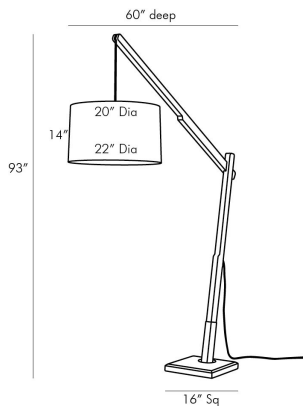

ARTERIOS

SARSA FLOOR LAMP

75004-869
 H: 93 IN, W: 23 IN, D: 60 IN
 Natural Teak Wood, Sandstone
 Contract Suitable As Is

A wonder in structural brilliance, this towering floor lamp brings architectural ingenuity to interior lighting. The industrial inspired, fixed-angle natural teak arm is mounted into a cream concrete base. Running along its length is a gray cloth cord that suspends the lamp at different heights—the extra length can be wrapped around the mounted anchor on the side. The lamp is fitted with an ivory linen drum shade with ivory

APPEARANCE

Material Cotton, Linen, Sandstone, Wood
 Finish Natural, White
 Top Coat/Sealant true

DIMENSIONS

Shade Top: 22.00 IN, Dia: 23.00 IN, Side: 14 IN
 Foot Print W: 16 IN, D: 16 IN
 Harp N/A IN

WIRING

Rating Indoor Only
 Tilt Test 10 Degrees - AU
 Cord 22 FT, Gray Cloth, SPT-2
 Socket 1, Black, Type A- E26, Dimmer
 Switch Full Range Dimmer, On Line
 Maximum Watt 150
 Voltage 110-120 V

CERTIFICATIONS