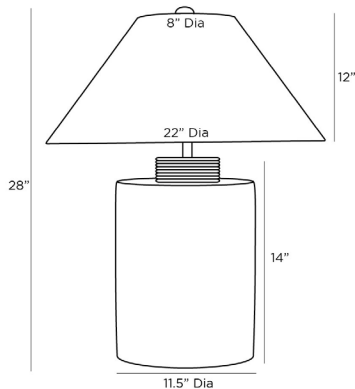

ARTERIOS

SAMALA LAMP

45208-671

H: 28 IN, Dia: 22.00 IN

Tuscan Wash Terracotta

Contract Suitable As Is

With its jar-shaped silhouette, the Samala lamp is an earthy and elegant addition to the home. The large-scale table lamp is created in a distressed, Tuscan-washed terracotta, for a found-object sensibility. The lamp is accented with a matching terracotta finial and a tapered, ivory microfiber shade with off-white cotton lining. Finish will vary.

APPEARANCE

Material	Brass, Microfiber, Terracotta
Finish	Dark Antique Brass, Ivory, Off-White, Tuscan Wash
Finish Will Vary	true
Top Coat/Sealant	false
Finial Description	Terracotta to match

DIMENSIONS

Shade	Top: 8.00 IN, Dia: 22.00 IN, Side: 12 IN
Body	H: 14 IN, Dia: 11.50 IN
Neck	H: 2 IN, Dia: 0.50 IN
Foot Print	Dia: 11.50 IN
Harp	8.5" Brass IN

WIRING

Rating	Indoor Only
Tilt Test	10 Degrees - AU
Cord	10 FT, Clear/Silver, SPT-2
Socket	1, Brass, Type A - E26
Switch	At Socket, On/Off Rotary
Maximum Watt	150
Voltage	110-120 V

COMPLIANCY

RoHS	true
------	------

SHIPPING

Product Weight	25.5 LBS
Gross Weight 1	28 LBS
Gross Weight 2	5 LBS
Shipping Box 1	H: 16.5 IN, L: 16.5 IN, W: 10.75 IN
Shipping Box 2	H: 13 IN, L: 23 IN, W: 23 IN

ADDITIONAL INFO

Shade Shape	Round
Shade Trim	Rolled Edges
Shade Type	Hardback