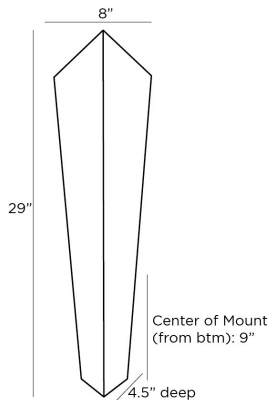

# ARTERIO RS

## SALVADORO SCONCE

44797

H: 29 IN, W: 8 IN, D: 4.5 IN

Antique Brass

Contract Suitable As Is

Our oversized Salvador sconce delivers on first impressions. The imposing torchiere is designed in a classic angular shield shape crafted in aluminum, finished in antique brass. Finish will vary.

### DIMENSIONS

Center Of Mount From Btm	9 IN
Backplate	H: 19.5 IN, W: 5 IN, D: 1 IN
Mount	H: 19 IN, W: 4.5 IN

### SHIPPING

Product Weight	7 LBS
Gross Weight 1	11 LBS
Shipping Box 1	H: 31 IN, L: 9 IN, W: 8 IN