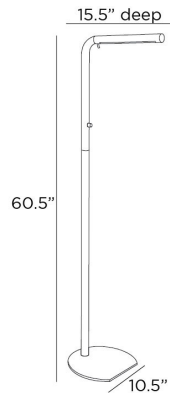

ARTERIOS

SADIE FLOOR LAMP

79848
H: 60.5 IN, W: 10.5 IN, D: 15.5 IN
Antique Brass
Contract Suitable As Is

Our Sadie floor lamp makes a sleek illuminator for any space. The streamlined task-style lamp is created in antique-brass steel with a white acrylic diffuser. The LED-integrated lamp is fitted with a pin detail, allowing it to swivel and direct light precisely where you need it.

APPEARANCE

Material Acrylic, Steel
Finish Antique Brass, White
Top Coat/Sealant true

DIMENSIONS

Base H: 0.25 IN, W: 10.5 IN, D: 10 IN
Foot Print W: 10.5 IN, D: 10 IN

WIRING

Rating Indoor Only
Tilt Test 10 Degrees - AU
Cord 12 FT, SPT-2, Taupe Fabric
Socket 1, Antique Brass, Integrated LED
Switch Full Range Dimmer, On Body
Maximum Watt 12
Voltage 110-120 V
LED Lifespan 20,000

CERTIFICATIONS

Cerifications Mexico
United States, Canada

COMPLIANCY

UL/ETL Yes
RoHS true

SHIPPING

Shipping Requirements TruckShip
Product Weight 10 LBS
Gross Weight 1 15 LBS
Shipping Box 1 H: 54.3 IN, L: 16.7 IN, W: 4.33 IN