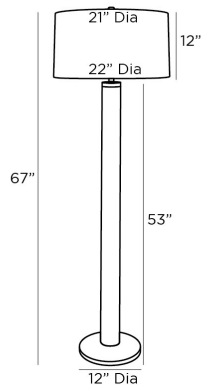

ARTERIOS

RUSSEL FLOOR LAMP

76026-693

H: 67 IN, Dia: 22.00 IN

Bone Suede, Bronze Iron

Contract Suitable As Is

Embodying a soft, masculine simplicity, the Russel floor lamp is a handsome statement in any space. The luxurious lamp is designed in bone suede, which wraps the column base, and accented with a bronze iron base. The piece is finished with a matching suede finial and an off-white microfiber drum shade lined in off-white microfiber. Finish will vary.

APPEARANCE

Material	Off-White Iron, Microfiber, Suede
Finish	Bone, Bronze, Off-White
Finish Will Vary	true
Top Coat/Sealant	false
Finial Description	Leather Cylinder

DIMENSIONS

Shade	Top: 21.00 IN, Dia: 22.00 IN, Side: 12 IN
Body	H: 53 IN, Dia: 4.00 IN
Base	H: 2 IN, Dia: 12.00 IN
Neck	H: 2 IN, Dia: 1.00 IN
Foot Print	Dia: 12.00 IN
Harp	10" Brass IN

WIRING

Rating	Indoor Only
Tilt Test	10 Degrees - AU
Cord	12 FT, Clear/Silver, SPT-2
Socket	1, Brass, Type A - E26
Switch	3-Way Rotary, At Socket
Maximum Watt	150
Voltage	110-120 V

COMPLIANCY

RoHS	false
------	-------

SHIPPING

Shipping Requirements	Prop65
Product Weight	20 LBS
Gross Weight 1	25 LBS
Gross Weight 2	5 LBS
Shipping Box 1	H: 16 IN, L: 16 IN, W: 60 IN
Shipping Box 2	H: 13 IN, L: 23 IN, W: 23 IN

ADDITIONAL INFO