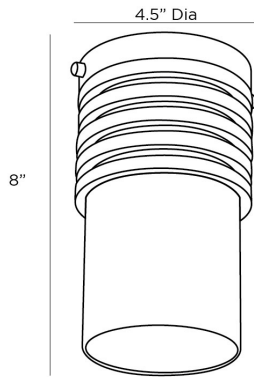

ARTERIO RS

RUNE FLUSH MOUNT

49965
H: 8 IN, Dia: 4.50 IN
Antique Brass, Opal Glass
Contract Suitable As Is

Formed with a machined look, as if turned on a lathe, the Rune Flush Mount is finished in antique brass steel with an opal glass cylinder shade. The fixture is scaled as an ideal hallway application or as a decorative swap for can lights.

APPEARANCE

Material	Glass, Steel
Finish	Antique Brass, Opal
Top Coat/Sealant	true

WIRING

Rating	Damp
Cord	0.5 FT, Clear/Silver, SVT
Socket	1, Type B - E12
Photographed Bulb	2" Frosted Globe Bulb
Maximum Watt	60
Voltage	110-120 V

COMPLIANCY

RoHS	true
------	------

SHIPPING

Product Weight	2 LBS
Gross Weight 1	7 LBS
Shipping Box 1	H: 12.8 IN, L: 7.48 IN, W: 7.48 IN

REPLACEMENT PARTS

Replacement Part 1	49965GLS
--------------------	----------