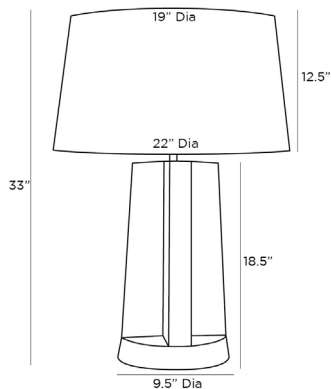

ARTERIOS

RIVERTON LAMP

49894-689
H: 33 IN, Dia: 22.00 IN
Ivory Riverstone Composite
Contract Suitable As Is

Imagined in a plus-sign shape, the Riverton is created in ivory riverstone composite with a textured finish on its recessed surfaces. The geometric table lamp, at home in modern or traditional interiors, is finished with matching riverstone finial and a tapered off-white cotton shade lined in off-white cotton.

APPEARANCE

Material	Cotton, Riverstone, Steel
Finish	Antique Brass, Ivory, Off-White
Finish Will Vary	true
Top Coat/Sealant	true
Finial Description	Decorative Riverstone to match

DIMENSIONS

Shade	Top: 19.00 IN, Dia: 22.00 IN, Side: 12.5 IN
Body	H: 18.5 IN, Dia: 9.50 IN
Neck	H: 2 IN, Dia: 0.50 IN
Foot Print	Dia: 9.50 IN
Harp	10" Brass IN

WIRING

Rating	Indoor Only
Tilt Test	10 Degrees - AU
Cord	10 FT, SPT-2, Taupe Fabric
Socket	1, Brass, Type A - E26
Switch	3-Way Rotary, At Socket
Maximum Watt	150
Voltage	110-120 V

COMPLIANCY

RoHS	true
------	------

SHIPPING

Product Weight	46 LBS
Gross Weight 1	54 LBS
Gross Weight 2	5 LBS
Shipping Box 1	H: 15.5 IN, L: 15.5 IN, W: 29.13 IN
Shipping Box 2	H: 13.5 IN, L: 19 IN, W: 19 IN

ADDITIONAL INFO

Shade Shape	Round
Shade Trim	Rolled Edges
Shade Type	Hardback