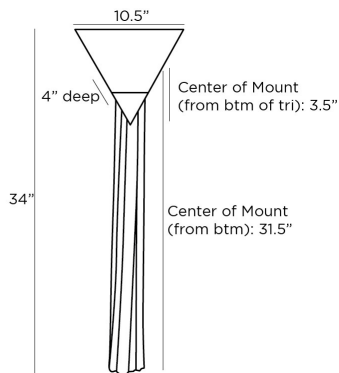

## RIRI SCONCE

49539

H: 34 IN, W: 10.5 IN, D: 4 IN

White Alabaster

Contract Suitable As Is

With a maximalist sensibility, our geometric Riri sconce is designed to make a bold first impression. The angular beauty, in white alabaster with antique brass steel detailing, is embellished with a glistening gold and gray microfiber tassel. The luxe accent even comes with its own comb for keeping every strand in place. Finish will vary.

### DIMENSIONS

Center Of Mount From Btm	31.5 IN
Backplate	H: 4.5 IN, W: 4.5 IN, D: 1 IN
Mount	H: 4 IN, W: 4 IN