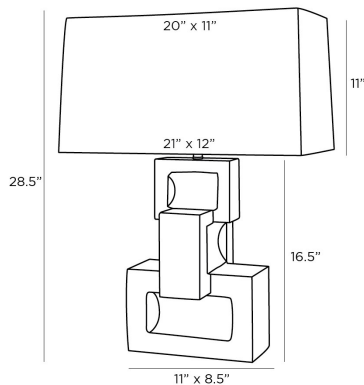

ARTERIOS

RENDOR LAMP

49921-691
H: 28.5 IN, W: 21 IN, D: 12 IN
Ebony Resin
Contract Suitable As Is

The sculptural, chain-link-inspired Rendor table lamp imparts a worldly vibe to any surface. The totemic lamp is rendered in stacks of ebonized resin to resemble wood, and accented with an antique brass finial. The piece is topped with a rectangular, white linen drum shade lined in white cotton.

APPEARANCE

Material	Cotton, Linen, Resin, Steel
Finish	Antique Brass, Ebony, White
Top Coat/Sealant	true
Finial Description	Antique Brass Sphere

DIMENSIONS

Shade	Top: 11 IN, Top: 20 IN, D: 12 IN, W: 21 IN, Side: 11 IN
Body	H: 16.5 IN, W: 11 IN, D: 8.5 IN
Neck	H: 2 IN, D: 1 IN
Foot Print	W: 11 IN, D: 8.5 IN
Harp	9" Brass IN

WIRING

Rating	Indoor Only
Tilt Test	10 Degrees - AU
Cord	10 FT, Black Cloth, SPT-2
Socket	1, Brass, Type A - E26
Switch	3-Way Rotary, At Socket
Maximum Watt	150
Voltage	110-120 V

COMPLIANCY

RoHS	true
------	------

SHIPPING

Product Weight	16 LBS
Gross Weight 1	18 LBS
Gross Weight 2	5 LBS
Shipping Box 1	H: 15 IN, L: 11.88 IN, W: 25.62 IN
Shipping Box 2	H: 14.5 IN, L: 22 IN, W: 13 IN

ADDITIONAL INFO

Shade Shape	Rectangle
Shade Trim	Rolled Edges
Shade Type	Hardback