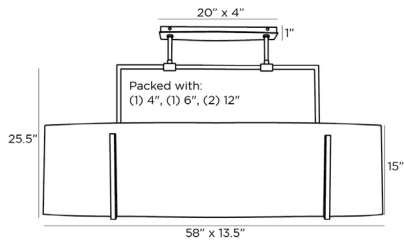

ARTERIOS

PRESLEY CHANDELIER

89649

H: 30.5 IN, W: 58 IN, D: 13.5 IN

White Linen

Contract Suitable As Is

In an inventive linear composition, the Presley is executed in an architectural framework of English bronze steel, which forms a cradle for the chandelier's canoe-shaped shade. The contrasting materials create a striking juxtaposition, and its crisp, white linen shade casts a soft glow.

APPEARANCE

Material	Linen, Steel
Finish	English Bronze, White
Top Coat/Sealant	false

DIMENSIONS

Chandelier	H: 25.5 IN, W: 58 IN, D: 13.5 IN
Minimum Hanging Height	30.5 IN
Maximum Hanging Height	49 IN
Canopy	H: 1 IN, W: 20 IN, D: 4 IN

WIRING

Rating	Damp
Cord	10 FT, Black, SVT
Socket	7, Type B - E12
Maximum Watt	60
Voltage	110-120 V

COMPLIANCY

RoHS	true
------	------

SHIPPING

Product Weight	25.94 LBS
Gross Weight 1	33.94 LBS
Shipping Box 1	H: 10 IN, L: 60 IN, W: 15 IN