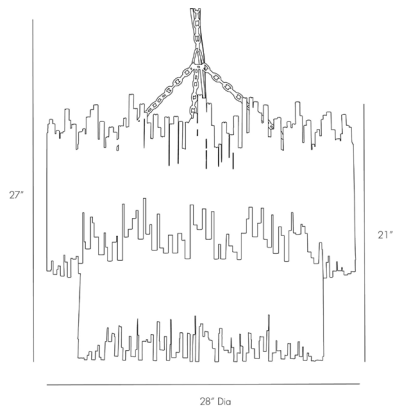

# ARTERIOS

## PRESCOTT TWO TIERED PENDANT

84006  
H: 27 IN, Dia: 28.00 IN  
Gold Leaf  
Contract Suitable As Is

Individual iron rods are welded together and hand-finished with gold leaf to create this two-tier pendant. The entire piece is leafed, all the way up to the ceiling mount. Rustic, yet undeniably elegant. Sheds so much light with eight standard bulbs. Gold leaf finish may vary. Also available in a single tier version (86801), sconce (44322), round mirror in gold leaf (2134) and silver leaf (6863) and oval mirror in gold leaf (6561) silver leaf