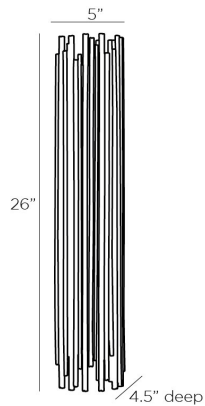

ARTERIO RS

PRESCOTT SCONCE

42045
H: 26 IN, W: 5 IN, D: 4.5 IN
Gold Leaf
Contract Suitable As Is

A new addition to the Prescott family, this two-light sconce is reflective and refined. Featuring a layered tubular iron frame finished in gold leaf. Finish will vary. Damp-rated, although limited covered outdoor areas may affect finish.

APPEARANCE

Material	Iron
Finish	Gold Leaf
Finish Will Vary	true
Top Coat/Sealant	true

DIMENSIONS

Center Of Mount From Btm	11 IN
Backplate	H: 22.5 IN, W: 4 IN, D: 0.5 IN

WIRING

Rating	Damp
Cord	1 FT, Black/White, SVT
Socket	4, Type B - E12
Maximum Watt	25
Voltage	110-120 V

CERTIFICATIONS

Certifications	Mexico Australia, EU, United Kingdom, Middle East, United States, Canada
----------------	---

COMPLIANCY

UL/ETL	Yes
CB	Yes
RoHS	true

SHIPPING

Product Weight	11 LBS
Gross Weight 1	13.5 LBS
Shipping Box 1	H: 29.13 IN, L: 7.48 IN, W: 7.09 IN