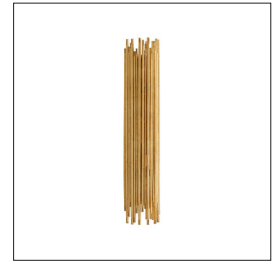

ARTERIO RS

PRESCOTT SCONCE

42045
H: 26 IN, W: 5 IN, D: 4.5 IN
Gold Leaf
Contract Suitable As Is

A new addition to the Prescott family, this two-light sconce is reflective and refined. Featuring a layered tubular iron frame finished in gold leaf. Finish will vary. Damp-rated, although limited covered outdoor areas may affect finish.

APPEARANCE

Material	Iron
Finish	Gold Leaf
Finish Will Vary	true
Top Coat/Sealant	true

DIMENSIONS

Center Of Mount From Btm	11 IN
Backplate	H: 22.5 IN, W: 4 IN, D: 0.5 IN

WIRING

Rating	Damp
Cord	1 FT, Black/White, SVT
Socket	4, Type B - E12
Maximum Watt	25
Voltage	110-120 V