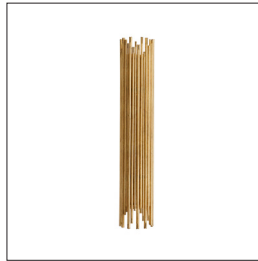

ARTERIO RS

PRESCOTT SCONCE

42045
H: 26 IN, W: 5 IN, D: 4.5 IN
Gold Leaf
Contract Suitable As Is

A new addition to the Prescott family, this two-light sconce is reflective and refined. Featuring a layered tubular iron frame finished in gold leaf. Finish will vary. Damp-rated, although limited covered outdoor areas may affect finish.

APPEARANCE

Material	Iron
Finish	Gold Leaf
Finish Will Vary	true
Top Coat/Sealant	true

DIMENSIONS

Center Of Mount From Btm	11 IN
Backplate	H: 22.5 IN, W: 4 IN, D: 0.5 IN

WIRING

Rating	Damp
Cord	1 FT, Black/White, SVT
Socket	4, Type B - E12
Maximum Watt	25
Voltage	110-120 V