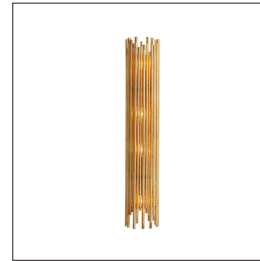

ARTERIO RS

PRESCOTT SCONCE

42045
H: 26 IN, W: 5 IN, D: 4.5 IN
Gold Leaf
Contract Suitable As Is

A new addition to the Prescott family, this two-light sconce is reflective and refined. Featuring a layered tubular iron frame finished in gold leaf. Finish will vary. Damp-rated, although limited covered outdoor areas may affect finish.

APPEARANCE

Material	Iron
Finish	Gold Leaf
Finish Will Vary	true
Top Coat/Sealant	true

DIMENSIONS

Center Of Mount From Btm	11 IN
Backplate	H: 22.5 IN, W: 4 IN, D: 0.5 IN

WIRING

Rating	Damp
Cord	1 FT, Black/White, SVT
Socket	4, Type B - E12
Maximum Watt	25
Voltage	110-120 V