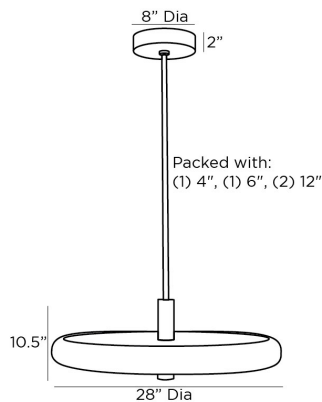

## PLATO PENDANT

49369  
H: 16.5 IN, Dia: 28.00 IN  
English Bronze  
Contract Suitable As Is

A modern play on the Atomic profile popular in mid-century design, the saucer-shaped Plato pendant is reimaged in English bronze iron, with a frosted acrylic diffuser. The LED light is suspended by antique brass iron pipes and canopies.

### DIMENSIONS

Pendant	H: 10.5 IN, Dia: 28.00 IN
Minimum Hanging Height	16.5 IN
Maximum Hanging Height	46.5 IN
Canopy	H: 2 IN, Dia: 8.00 IN

### REPLACEMENT PARTS

Replacement Part 1	PIPE-516
Replacement Part 1 Dim	(1) 4", (1) 6", and (1) 12"
Replacement Part 2	49369FIN