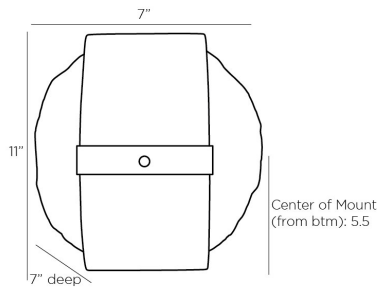

## PIETRO SCONCE

JAY JEFFERS

DJ49006

H: 11 IN, W: 7 IN, D: 7 IN

English Bronze, Cast Clear Glass

Contract Suitable As Is

This versatile sconce can be installed vertical or horizontal, illuminating from the sides or up and down. The molded clear glass creates interest on 2 sides of the english bronze steel frame. Finish will vary.

### DIMENSIONS

Center Of Mount From Btm	5.5 IN
Backplate	Dia: 6.00 IN, D: 1 IN
Mount	Dia: 5.50 IN