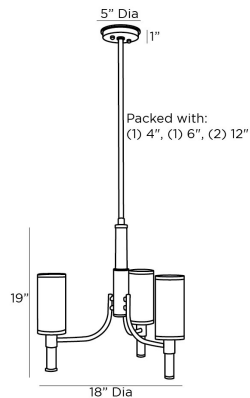

ARTERIOS

PAULINO CHANDELIER

89497
H: 24 IN, Dia: 18.00 IN
Opal Glass, Gray Wash Wood
Contract Suitable As Is

With distinctive good looks, the Paulino chandelier makes a handsome accessory in any small space. The three-light fixture is constructed with opal glass cylinder shades, banded with antique brass steel and accented with gray-washed wood finials. Wood also details the stem, uniting with the contrasting piping and a canopy in antique brass.

APPEARANCE

Material Glass, Steel, Wood
Finish Antique Brass, Gray Wash, Opal
Top Coat/Sealant false

DIMENSIONS

Chandelier H: 19 IN, Dia: 18.00 IN
Minimum Hanging Height 24 IN
Maximum Hanging Height 54 IN
Canopy H: 1 IN, Dia: 5.00 IN

WIRING

Rating Damp
Cord 10 FT, Black/White, SVT
Socket 3, Type A - E26
Maximum Watt 60
Voltage 110-120 V

COMPLIANCY

RoHS true

SHIPPING

Product Weight 11.9 LBS
Gross Weight 1 19.9 LBS
Shipping Box 1 H: 12 IN, L: 20 IN, W: 20 IN