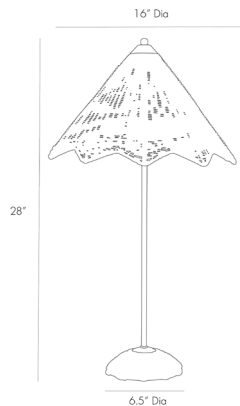

## PARASOL LAMP

CELERIE KEMBLE

DC49018  
H: 28 IN, Dia: 16.00 IN  
Natural Rattan, Antique Brass  
Contract Suitable As Is

Handwoven, rattan wicker is just as Caribbean in its style as it is sophisticated. The shade and base are both made of natural rattan; the shade features an exaggerated scallop edge while the base conceals a steel plate. The stem is crafted from stainless steel, finished in a warm antique brass that contrasts the whimsical silhouette. Two bulbs are set to a dimmer switch, so you can set the mood however you like.

### DIMENSIONS

Shade	Top: 2.00 IN, Dia: 16.00 IN, Side: 10 IN
Foot Print	Dia: 6.50 IN
Harp	N/A IN