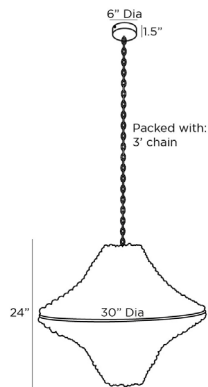

ARTERIOS

PARADISA CHANDELIER

85028
H: 26.5 IN, Dia: 30.00 IN
Black and Gray Ombre Coco Beads
Contract Suitable As Is

The funnel-shaped Paradisa delivers breezy, coastal vibes wherever you call home. Black and gray abaca-wrapped, coconut wood beads are strategically placed to create an ombre effect. The charming chandelier is accented with a bronze iron chain. Finish will vary.

APPEARANCE

Material	Iron, Wood
Material Type	Coconut
Finish	Black and Gray Ombre, Bronze
Finish Will Vary	true
Top Coat/Sealant	false

DIMENSIONS

Chandelier	H: 24 IN, Dia: 30.00 IN
Minimum Hanging Height	26.5 IN
Maximum Hanging Height	62.5 IN
Canopy	H: 1.5 IN, Dia: 6.00 IN

WIRING

Rating	Indoor Only
Cord	10 FT, Clear/Silver, SVT
Socket	3, Type A - E26
Maximum Watt	60
Voltage	110-120 V

COMPLIANCY

RoHS	true
------	------

SHIPPING

Shipping Requirements	TruckShip
Product Weight	27.7 LBS
Gross Weight 1	35.7 LBS
Shipping Box 1	H: 32 IN, L: 32 IN, W: 26 IN