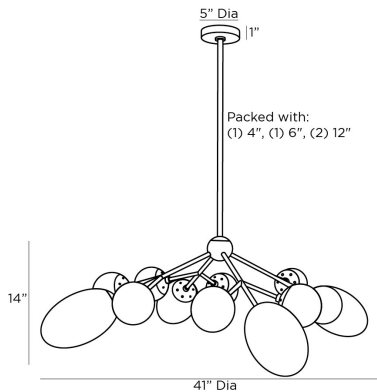

ARTERIOS

PANELLA CHANDELIER

89653

H: 19 IN, Dia: 41.00 IN

Brushed Brass, Mattle Swirl Glass

Contract Suitable As Is

Organic sphere - and ellipsoid - shaped shades, in matte swirl glass, cluster together like berries on the three-branch Panella chandelier. The dynamic fixture, which casts soft diffused light across a room, is created in a steel frame, finished in brushed brass steel. Finish will vary.

APPEARANCE

Material	Glass, Steel
Material Type	Matte
Finish	Brushed Brass, Swirl
Finish Will Vary	true
Top Coat/Sealant	true

DIMENSIONS

Chandelier	H: 14 IN, Dia: 41.00 IN
Minimum Hanging Height	19 IN
Maximum Hanging Height	49 IN
Canopy	H: 1 IN, Dia: 5.00 IN

WIRING

Rating	Damp
Cord	7 FT, Clear/Silver, SVT
Socket	12, Type B - E12
Maximum Watt	40
Voltage	110-120 V

COMPLIANCY

RoHS	true
------	------

SHIPPING

Product Weight	23 LBS
Gross Weight 1	31 LBS
Shipping Box 1	H: 28.15 IN, L: 18.11 IN, W: 30.91 IN

REPLACEMENT PARTS

Replacement Part 1	PIPE-504
Replacement Part 1 Dim	(1) 4", (1) 6", and (1) 12"
Replacement Part 2	CANOPY-590
Replacement Part 2 Dim	1" x 5"

CONTRACT

Contract Suitable	true
-------------------	------