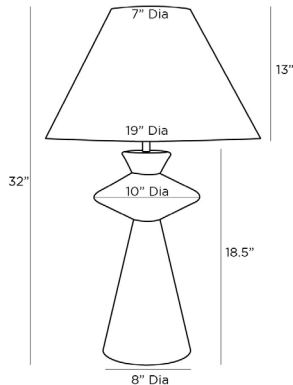

ARTERIOS

PALISTA LAMP

45207-656
H: 32 IN, Dia: 19.00 IN
Honey Rattan
Contract Suitable As Is

With retro roots, our Palista lamp is designed in a classic, mid-century form and recast with a modern sensibility. The angular table lamp, in honey rattan, features a cinched waist and a matching spherical finial. The lamp is topped with a tapered, off-white linen shade lined in white cotton. Finish will vary.

APPEARANCE

Material	Brass, Cotton, Linen, Rattan
Finish	Dark Antique Brass, Honey, Off-White, White
Finish Will Vary	true
Top Coat/Sealant	false
Finial Description	Rattan to match

DIMENSIONS

Shade	Top: 7.00 IN, Dia: 19.00 IN, Side: 13 IN
Body	H: 18.5 IN, Dia: 10.00 IN
Neck	H: 2 IN, Dia: 1.00 IN
Foot Print	Dia: 8.00 IN
Harp	10" Brass IN

WIRING

Rating	Indoor Only
Tilt Test	10 Degrees - AU
Cord	10 FT, Black, SPT-2
Socket	1, Brass, Type A - E26
Switch	At Socket, On/Off Rotary
Maximum Watt	60
Voltage	110-120 V

COMPLIANCY

RoHS	true
------	------

SHIPPING

Product Weight	7.5 LBS
Gross Weight 1	7 LBS
Gross Weight 2	5 LBS
Shipping Box 1	H: 11 IN, L: 11 IN, W: 24.8 IN
Shipping Box 2	H: 14 IN, L: 20 IN, W: 20 IN

ADDITIONAL INFO

Features	Sustainable
Shade Shape	Round
Shade Trim	Rolled Edges
Shade Type	Hardback