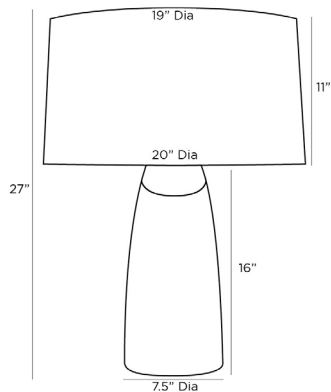

## PACIFICA LAMP

11075-486  
H: 27 IN, Dia: 20.00 IN  
Ice Reactive Porcelain  
Contract Suitable As Is

With seaside vibes, the ceramic Pacifica lamp, in an ice reactive glaze, is designed with a jar-style body, detailed in a wave-like texture. The hand-made vessel is accented with an antique brass sphere finial and a white linen drum shade lined in white cotton. Finish will vary.

### DIMENSIONS

Shade	Top: 19.00 IN, Dia: 20.00 IN, Side: 11 IN
Body	H: 16 IN, Dia: 7.50 IN
Neck	H: 1 IN, Dia: 1.00 IN
Foot Print	Dia: 7.50 IN
Harp	9" Brass IN