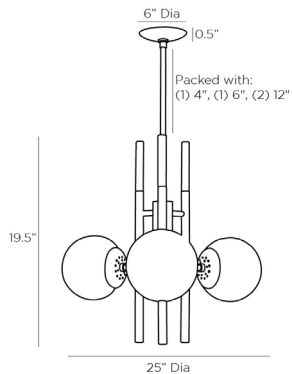

## OBERON CHANDELIER

89494

H: 24 IN, Dia: 25.00 IN

Antique Brass, Opal Glass

Contract Suitable As Is

A nod to classic mid-century design, the Oberon features opal seeded glass and opal glass globes that circle a steel frame with an antique brass finish. The steel pipes that the globes circumnavigate are encased in clear crystal, which peeks out from the tops and the bottoms of the globes and delivers luxe and style. Additional pipe available (PIPE-422). Damp-rated, although limited covered outdoor areas may affect finish.

### DIMENSIONS

Pendant	H: 19.5 IN, Dia: 25.00 IN
Minimum Hanging Height	24 IN
Maximum Hanging Height	48 IN
Canopy	H: 0.5 IN, Dia: 6.00 IN

### WIRING

Rating	Damp
Cord	10 FT, Black/White, SVT
Socket	3, Type B - E12
Photographed Bulb	Small Clear Tubular Bulb
Maximum Watt	40
Voltage	110-120 V

### REPLACEMENT PARTS

Replacement Part 1	PIPE-422
Replacement Part 1 Dim	(1) 4", (1) 6", (1) 12"
Replacement Part 2	CANOPY-601
Replacement Part 2 Dim	0.5" x 6"