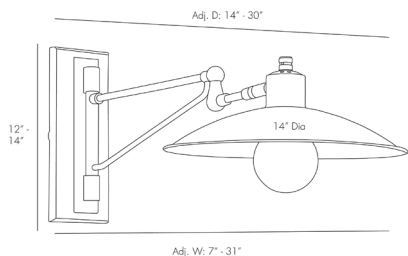

ARTERIOS

NOX SCONCE

49084

Bronze, Antique Brass
Contract Suitable As Is

Crafted entirely of stainless steel, the mount and arm have a rich bronze finish that is slightly weathered to add to its vintage look. The shade is finished in an antique brass, while the interior is painted in white for added reflective light. It is mounted on an 180° swivel arm and the shade has slight vertical maneuverability. Shown with a 5-inch frosted globe bulb. Also available in pale brass (49172). Damp-rated, although limited

APPEARANCE

Material	Steel
Finish	Bronze
Top Coat/Sealant	true

DIMENSIONS

Center Of Mount From Btm	6.25 IN
Backplate	H: 12.5 IN, W: 4.5 IN, D: 1 IN

WIRING

Rating	Damp
Cord	0.5 FT, Black, SPT-2
Socket	1, Brass, Type A- E26 Keyless
Switch	At Socket, On/Off Rotary
Maximum Watt	60
Voltage	110-120 V

CERTIFICATIONS

Certifications	Mexico Australia, EU, United Kingdom, Middle East, United States, Canada
----------------	---

COMPLIANCY

UL/ETL	Yes
CB	Yes
RoHS	true

SHIPPING

Product Weight	9 LBS
Gross Weight 1	13.5 LBS
Shipping Box 1	H: 15 IN, L: 34 IN, W: 18 IN