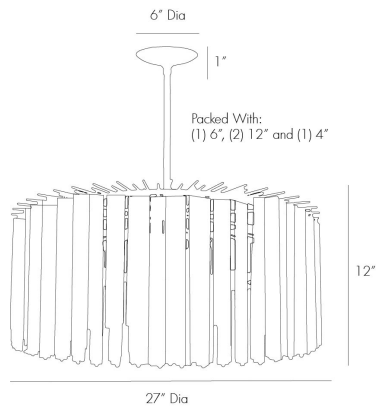

ARTERIOS

NESSA ROUND CHANDELIER

89424

H: 15 IN, Dia: 27.00 IN

Antique Brass, Clear Glass

Contract Suitable As Is

The smaller space with lower ceilings finally has its focal point with the Nessa Round Chandelier, the more compact cousin of the larger, oval Nessa Chandelier (89009). The antique brass circular frame is adorned with clear fluted glass rods, all individually attached, adding the design's glam quotient. Shown with small clear tubular bulbs. Additional pipe available (PIPE-101). Also available in polished nickel (89425). Damp-rat-

APPEARANCE

Material	Glass, Steel
Material Type	Fluted, Plated
Finish	Antique Brass
Top Coat/Sealant	true

DIMENSIONS

Chandelier	H: 12 IN, Dia: 27.00 IN
Minimum Hanging Height	15 IN
Maximum Hanging Height	49 IN
Canopy	H: 1 IN, Dia: 6.00 IN

WIRING

Rating	Damp
Cord	10 FT, Black, SVT
Socket	8, Type B=-E12 Other
Photographed Bulb	Small Clear Tubular Bulb
Maximum Watt	60
Voltage	110-120 V

CERTIFICATIONS

Certifications	Mexico Australia, EU, United Kingdom, Middle East, United States, Canada
----------------	---

COMPLIANCY

UL/ETL	Yes
CB	Yes
RoHS	true

SHIPPING

Product Weight	16 LBS
Gross Weight 1	19.5 LBS
Shipping Box 1	H: 10 IN, L: 31 IN, W: 31 IN

ADDITIONAL INFO

Features	Assembly Required
----------	-------------------