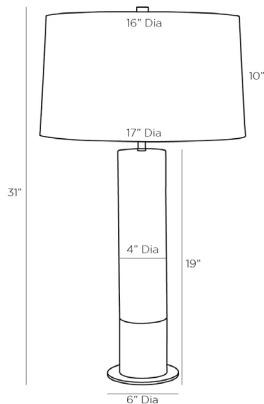

ARTERIOS

NASHIK LAMP

49771-550
H: 31 IN, Dia: 17.00 IN
White Alabaster, Bronze
Contract Suitable As Is

Simplicity and elegance define the Nashik. The minimalist column shape is crafted from white alabaster and features a bronze steel cuff that blends seamlessly into the base. When illuminated, the brilliant organic, variegated textures are put on display. Topped with an off-white microfiber drum shade and a bronze cylinder finial. Finish will vary.

APPEARANCE

	Off-White
Material	Alabaster, Cotton, Microfiber, Steel
Finish	Bronze, Off-White, White
Finish Will Vary	true
Top Coat/Sealant	true
Finial Description	Bronze Cylinder

DIMENSIONS

Shade	Top: 16.00 IN, Dia: 17.00 IN, Side: 10 IN
Body	H: 19 IN, Dia: 4.00 IN
Base	H: 0.25 IN, Dia: 6.00 IN
Neck	H: 2.5 IN, Dia: 1.00 IN
Foot Print	Dia: 6.00 IN
Harp	9" Bronze IN

WIRING

Rating	Indoor Only
Tilt Test	10 Degrees - AU
Cord	8 FT, Black Cloth, SPT-2
Socket	1, Brass, Type A - E26
Switch	3-Way Rotary, At Socket
Maximum Watt	150
Voltage	110-120 V

COMPLIANCY

RoHS	true
------	------

SHIPPING

Product Weight	23 LBS
Gross Weight 1	1 LBS
Gross Weight 2	5 LBS
Shipping Box 1	H: 28 IN, L: 9.25 IN, W: 9.25 IN
Shipping Box 2	H: 12 IN, L: 19 IN, W: 19 IN

ADDITIONAL INFO

Shade Shape	Round
Shade Trim	Rolled Edges
Shade Type	Hardback