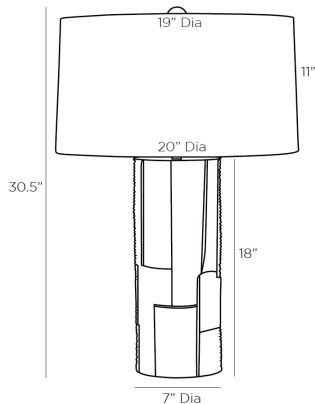

ARTERIOS

MODESTO LAMP

45112-613
H: 30.5 IN, Dia: 20.00 IN
Matte Cream Terracotta
Contract Suitable As Is

Inspired by traditional Southwest design, The Modesto provides a modern interpretation of the past. The large columnar silhouette is crafted from terracotta and features a matte cream finish. A hand-combed pattern spans the surface, veering in different directions in opposing block patterns, adding tons of texture and dimension. Topped with an off-white cotton drum shade with an off-white cotton lining and a matching

APPEARANCE

Material	Cotton, Steel, Terracotta
Finish	Dark Antique Brass, Matte Cream, Off-White
Finish Will Vary	true
Top Coat/Sealant	false
Finial Description	Matching ceramic sphere

DIMENSIONS

Shade	Top: 19.00 IN, Dia: 20.00 IN, Side: 11 IN
Body	H: 18 IN, Dia: 7.00 IN
Neck	H: 0.5 IN, Dia: 0.50 IN
Foot Print	Dia: 7.00 IN
Harp	10" Brass IN

WIRING

Rating	Indoor Only
Tilt Test	10 Degrees - AU
Cord	10 FT, Clear/Silver, SPT-2
Socket	1, Dark Antique Brass, Type A - E26
Switch	At Socket, On/Off Rotary
Maximum Watt	150
Voltage	110-120 V

COMPLIANCY

RoHS	false
------	-------

SHIPPING

Product Weight	19 LBS
Gross Weight 1	20 LBS
Gross Weight 2	5 LBS
Shipping Box 1	H: 26 IN, L: 9.75 IN, W: 9.75 IN
Shipping Box 2	H: 13 IN, L: 13 IN, W: 13 IN

ADDITIONAL INFO