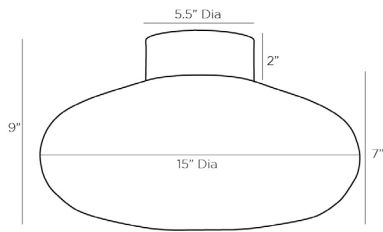

ARTERIOS

MISSION FLUSH MOUNT

49787

H: 9 IN, Dia: 15.00 IN

Clear Seedy Glass

Contract Suitable As Is

The Mission takes classic flush mount design into a more modern desert style by pairing clear seedy glass with antique brass steel. An LED light elevates its modern aesthetic and offers a soft glow to its surroundings. When illuminated, the tiny bubbles catch the light and highlights the delicate intricacies. Finish will vary. Damp-rated, although limited covered outdoor areas may affect finish.

APPEARANCE

Material	Glass, Steel
Material Type	Seedy
Finish	Antique Brass, Clear
Finish Will Vary	true
Top Coat/Sealant	true

DIMENSIONS

Body	H: 7 IN, Dia: 15.00 IN
Canopy	H: 2 IN, Dia: 5.50 IN

WIRING

Rating	Damp
Cert Note	Cannot be rewired for INTL use.
LED Lumens	660
LED CRI	90+
LED Color Temp	3000K
LED Compatible Dimmer	Non-Dimmable
Cord	1 FT, Black/White, SVT
Socket	1, Integrated LED
Maximum Watt	6
Voltage	110-120 V
LED Lifespan	30,000

COMPLIANCY

RoHS	true
------	------

SHIPPING

Product Weight	7.65 LBS
Gross Weight 1	10.25 LBS
Shipping Box 1	H: 20.67 IN, L: 10.27 IN, W: 10.04 IN

CONTRACT

Contract Suitable	true
-------------------	------